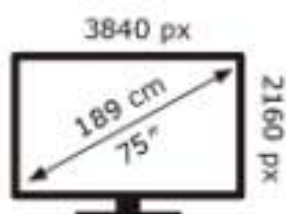

Samsung

UE75M70HAK

129 kWh/1000h

ABCDEF **G**
HDR
195 kWh/1000h

2019/2013

Samsung

UE75M70HAK

129 kWh/1000h