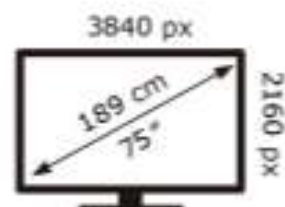

129 kWh/1000h

ABCDEF **G**
HDR
195 kWh/1000h